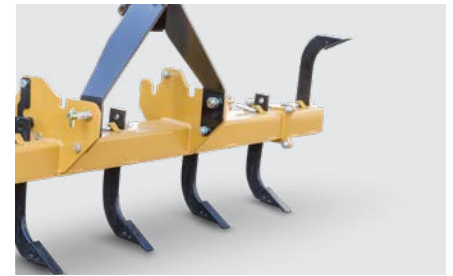

Scarifier Bar (Optional)

Dig deeper with the optional scarifier bar. Each bar is individually height adjustable, or can be removed or inverted for the right amount of action.